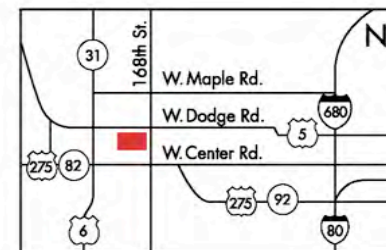

168th Street & W. Dodge Road
402.505.9773
www.villagepointeshopping.com

RED Greenway Station is leased and managed by RED
www.reddevelopment.com • redassetmanagement.com

January 2007